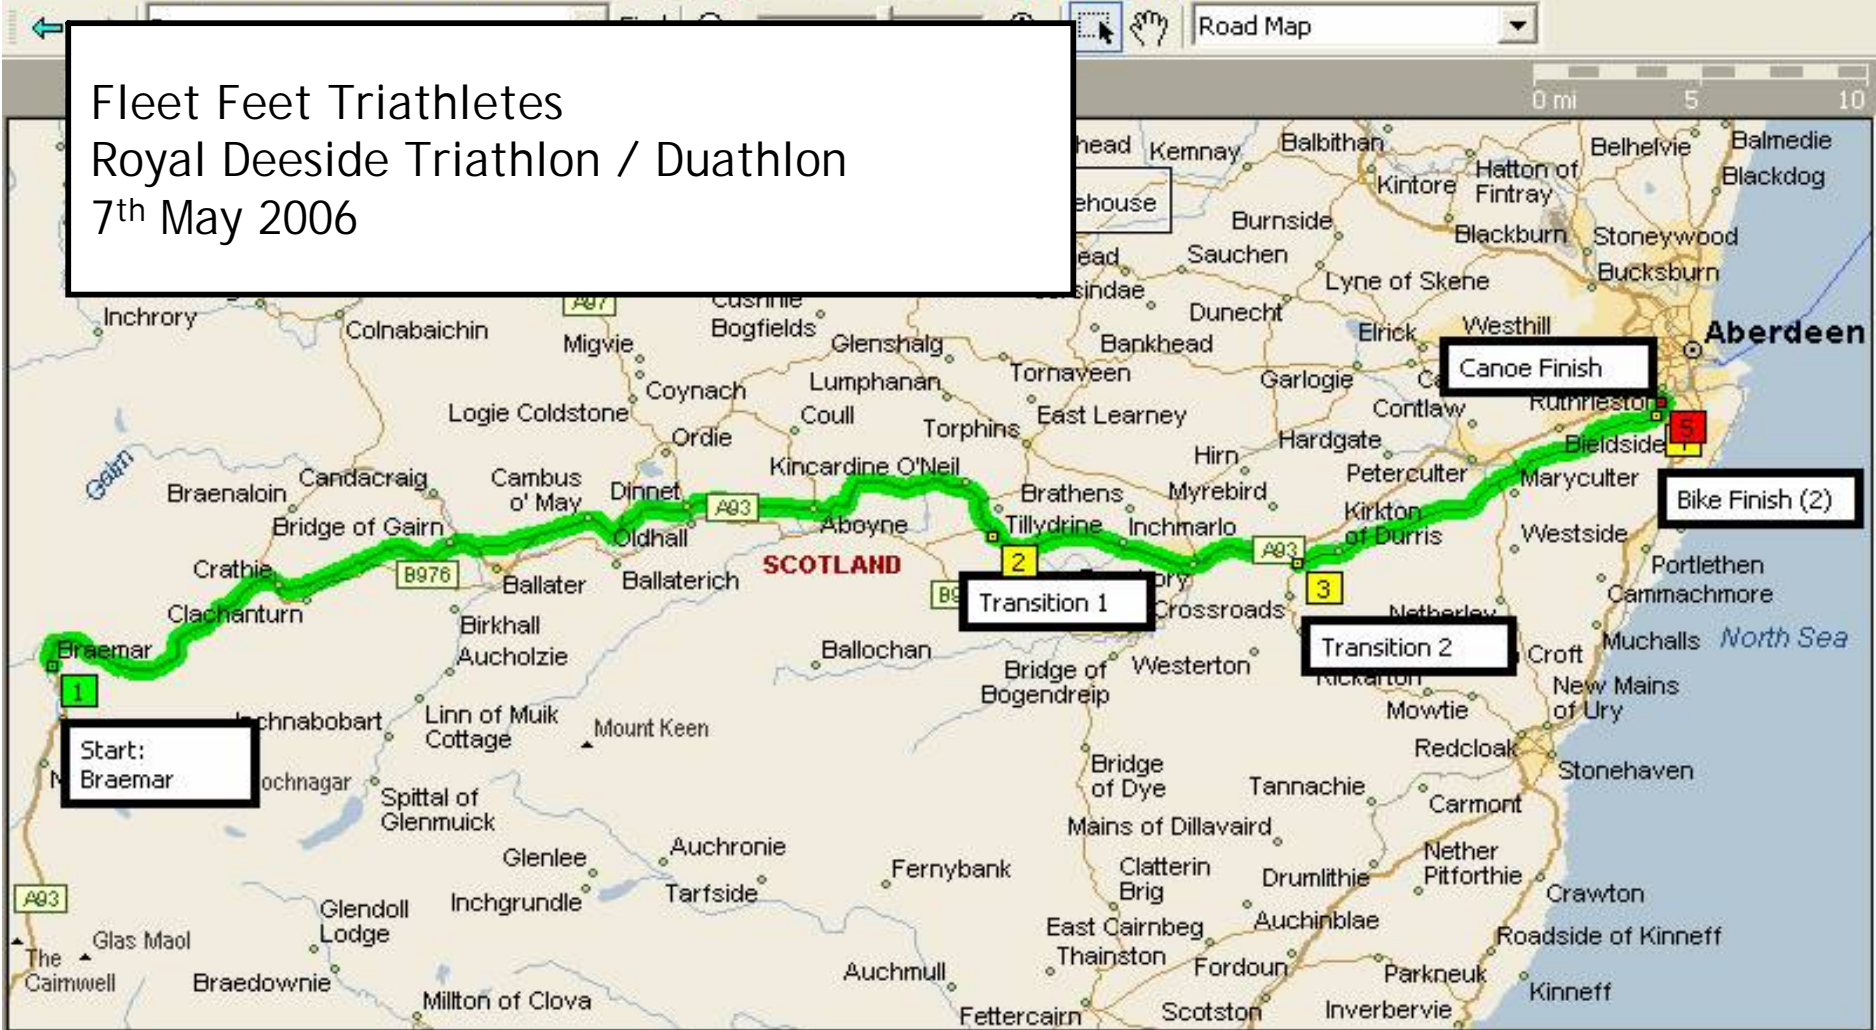

Fleet Feet Triathletes
Royal Deeside Triathlon / Duathlon
7th May 2006

Start Bike Leg 1
Braemar Highland
Games Park

Transition 1
End Bike Leg 1
Start of Run Leg
Potarch layby

Transition 2
 End Run Leg
 Start of Bike Leg 2 (Duathlon) or
 Start of Canoe Leg
 Durris Bridge

End Bike Leg 2
Duathlon Finish
Leggart Terrace

End Canoe Leg
Triathlon Finish
South Esplanade
Aberdeen Boat Club

Key:

- Bike Leg 2
- Car route to Canoe Finish