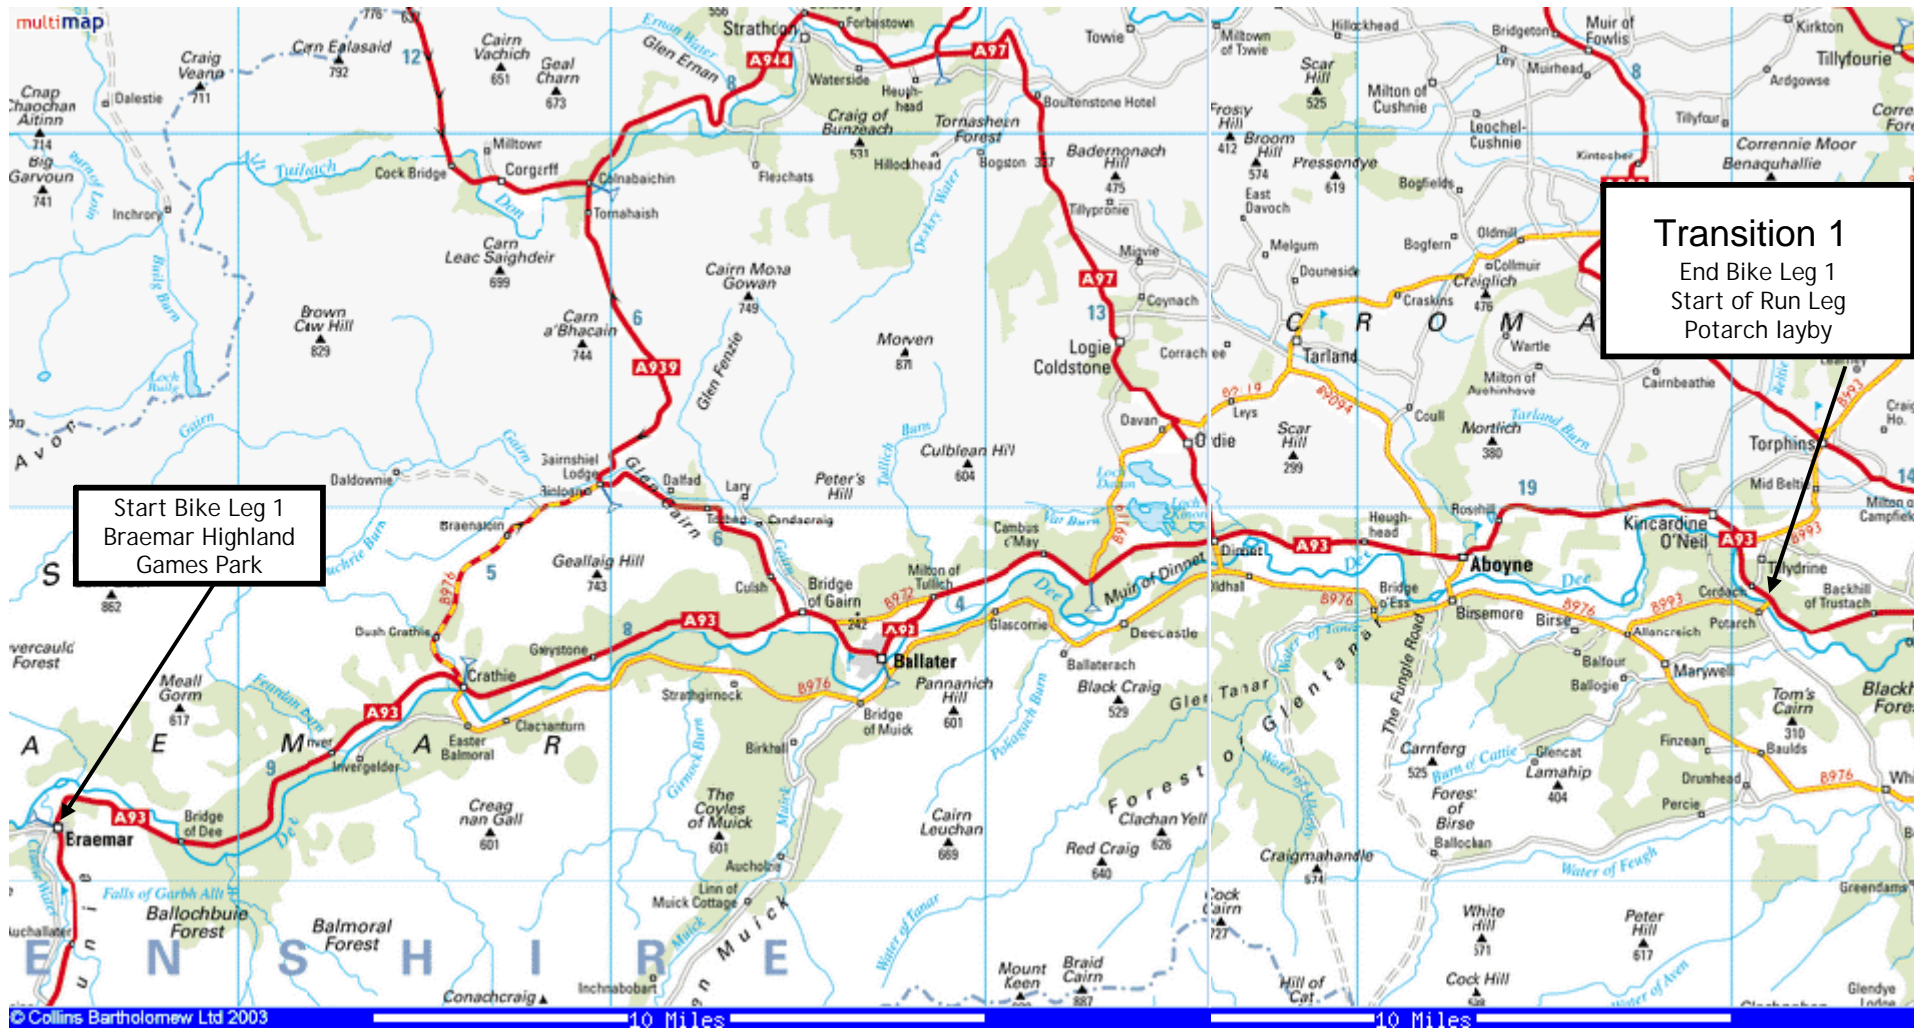

Fleet Feet Triathletes
Royal Deeside Triathlon / Duathlon
7th May 2006

Start Bike Leg 1
Braemar Highland
Games Park

Transition 1
End Bike Leg 1
Start of Run Leg
Potarch layby

Transition 2
 End Run Leg
 Start of Bike Leg 2 (Duathlon) or
 Start of Canoe Leg
 Durris Bridge

End Bike Leg 2
Duathlon Finish
Leggart Terrace

End Canoe Leg
Triathlon Finish
South Esplanade
Aberdeen Boat Club

Key:

- Bike Leg 2
- Car route to Canoe Finish