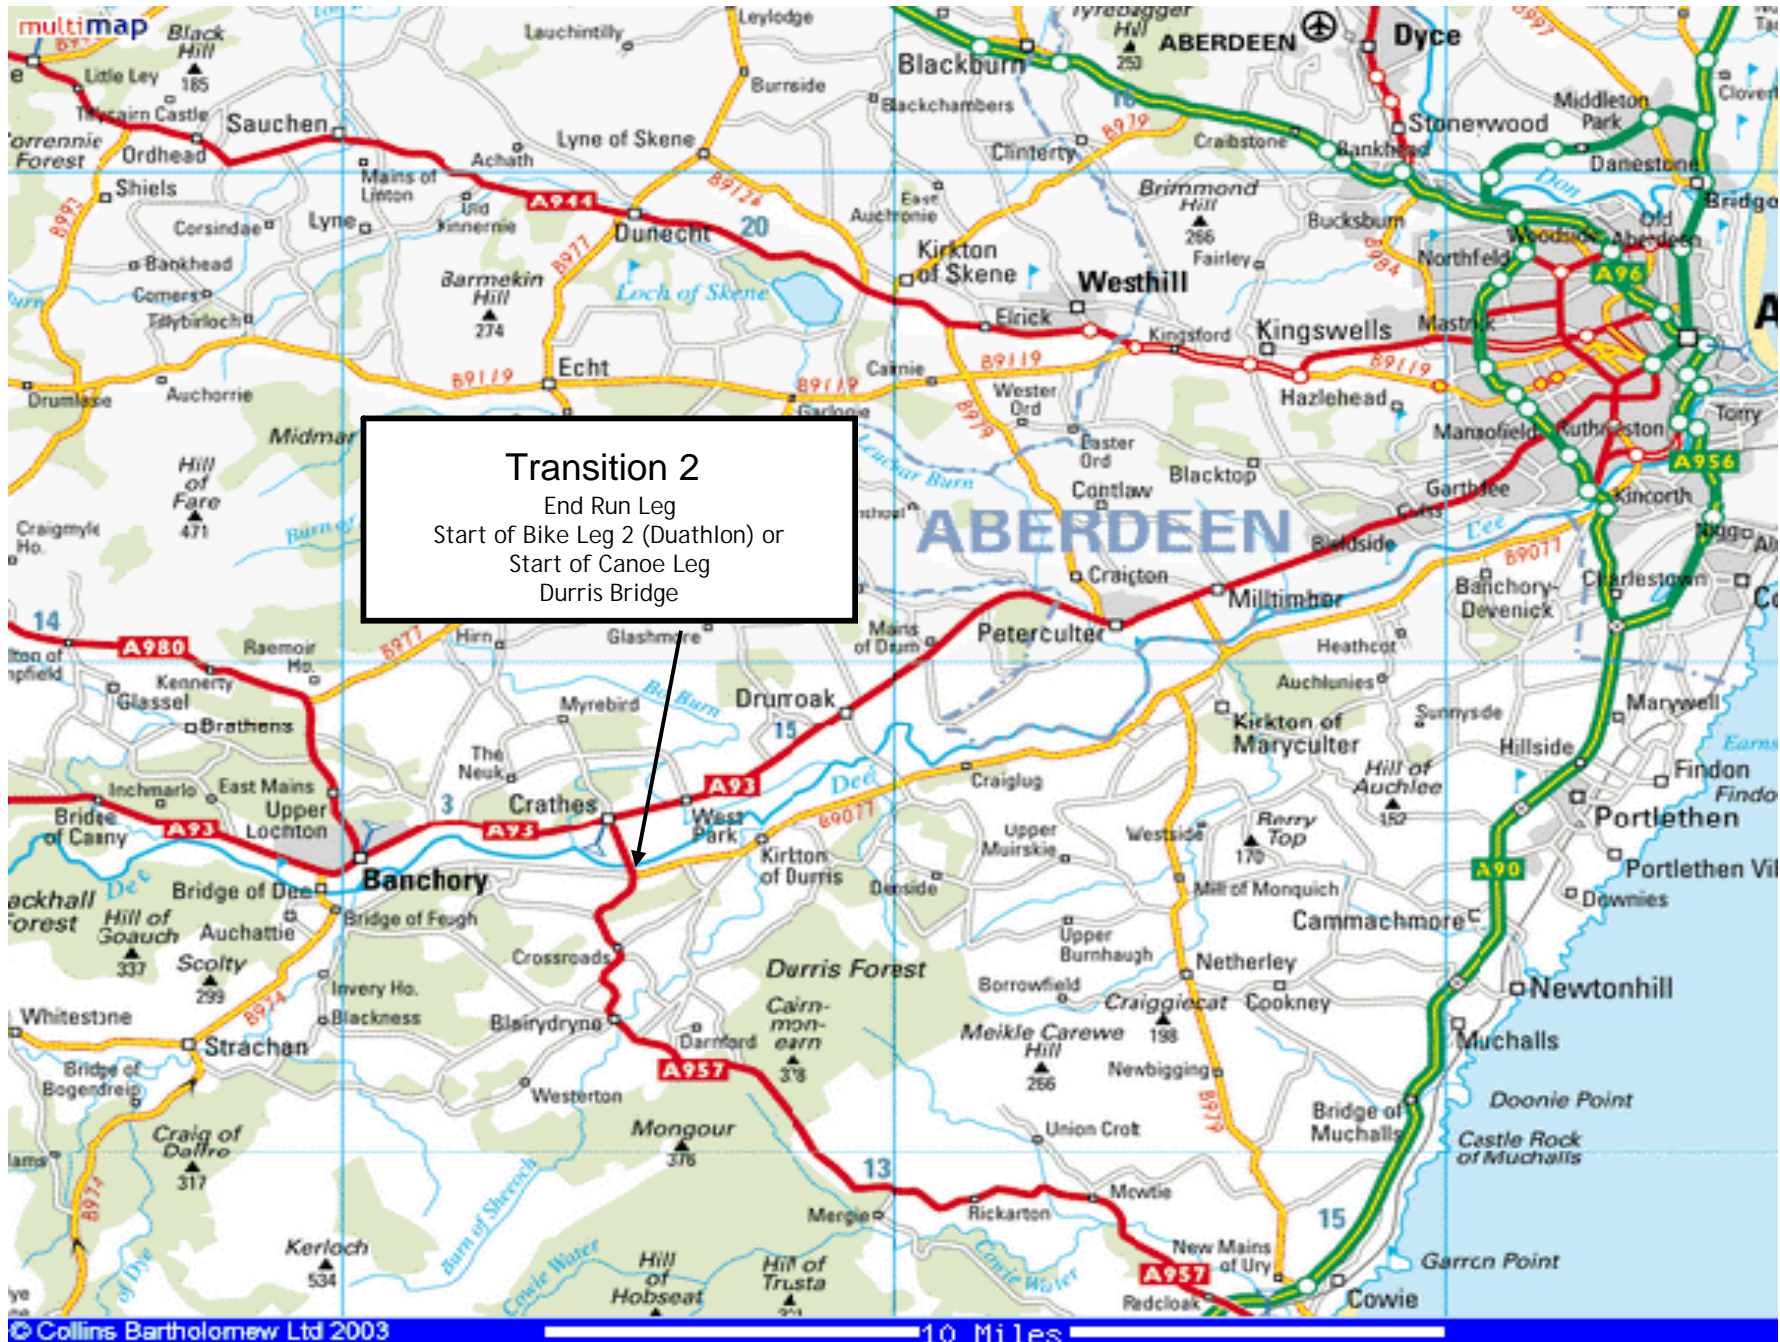

Fleet Feet Triathletes
Royal Deeside Triathlon / Duathlon
7th May 2006

Start Bike Leg 1
Braemar Highland
Games Park

Transition 1
End Bike Leg 1
Start of Run Leg
Potarch layby

Transition 2
 End Run Leg
 Start of Bike Leg 2 (Duathlon) or
 Start of Canoe Leg
 Durris Bridge

End Bike Leg 2
Duathlon Finish
Leggart Terrace

End Canoe Leg
Triathlon Finish
South Esplanade
Aberdeen Boat Club

Key:

- Bike Leg 2
- Car route to Canoe Finish